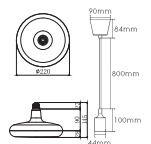

WHITE

- 220-240V / 50-60Hz
- Average Life: 25.000 Hrs
- 850 lm
- 4000K