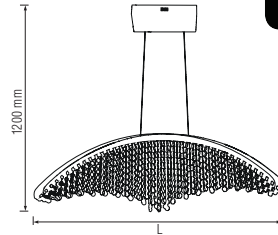

VOYAGER

- 180-260V / 50-60Hz
- Average Life: 30.000 Hrs
- 4000K

CHROME

SMD LED

	VOYAGER-12	VOYAGER-18	VOYAGER-24
	019-041-0012	019-041-0018	019-041-0024

Power	: 12 W	18 W	24 W
Luminous Flux	: 840 lm	1260 lm	1680 lm
Length (mm)	: L : 410	L : 565	L : 815

LED CRYSTAL SUSPENSION LIGHT

ASTORIA

- 180-260V / 50-60Hz
- Average Life: 30.000 Hrs
- 4000K

CHROME

SMD LED

	ASTORIA-19	ASTORIA-25	ASTORIA-32	ASTORIA-38
	019-040-0019	019-040-0025	019-040-0032	019-040-0038

Power	: 19 W	25 W	32 W	38 W
Luminous Flux	: 1330 lm	1750 lm	2240 lm	2660 lm
Diameter (mm)	: Ø: 300	Ø: 400	Ø: 500	Ø: 600