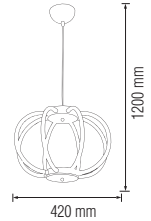

CHROME

RED COPPER

- 110-240V / 50-60Hz
- Average Life: 30.000 Hrs
- 2623 lm
- 4000K