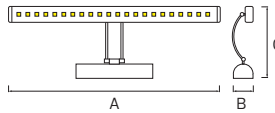

CHROME

SMD LED

FLAMINGO-4

FLAMINGO-6

040-001-0004

040-001-0006

Power	: 4 W / 21 LED	6 W / 30 LED
Luminous Flux	: 360 lm	500 lm
Sizes (mm)	: A: 405 B: 52 C: 175	A: 505 B: 52 C: 185

LED PICTURE & MIRROR LAMP