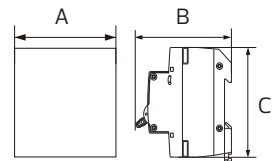

SAFE

RCCB Circuit Breaker

	114-003-2025	114-003-2040	114-003-4025	114-003-4040	114-003-4063	114-003-4080	114-003-4100
Rated Current (A)	: 25A	40A	25A	40A	63A	80A	100A
Poles	: 2 Pole	2 Pole	4 Pole	4 Pole	4 Pole	4 Pole	4 Pole
Instantaneous tripping type	: AC	AC	AC	AC	AC	AC	AC
Rated short-circuit breaking capacity (kA)	: 4.5kA	4.5kA	4.5kA	4.5kA	4.5kA	4.5kA	4.5kA
Rated working voltage(V)	: 230V	230V	400V	400V	400V	400V	400V
Rated Residual Current(mA)	: 30	30	30	30	30	30	30
Sizes (mm)	: A: 35 B: 80 C: 73	A: 35 B: 80 C: 73	A: 70 B: 80 C: 73	A: 70 B: 80 C: 73	A: 70 B: 80 C: 73	A: 72 B: 81 C: 74	A: 72 B: 81 C: 74

SAFE

MCCB Circuit Breaker

	114-004-3040	114-004-3050	114-004-3063	114-004-3100	114-004-3125	114-004-3160	114-004-3200	114-004-3250	114-004-3400	114-004-3630
Rated Current (A)	: 40A	50A	63A	100A	125A	160A	200A	250A	400A	630A
Poles	: 3 Pole	3 Pole	3 Pole	3 Pole	3 Pole	3 Pole	3 Pole	3 Pole	3 Pole	3 Pole
Instantaneous tripping type	: C	C	C	C	C	C	C	C	C	C
Rated short-circuit breaking capacity (kA)	: 20kA	20kA	20kA	35kA	35kA	35kA	35kA	35kA	35kA	35kA
Rated working voltage(V)	: 400V	400V	400V	400V	400V	400V	400V	400V	400V	400V
Sizes (mm)	: A: 135 B: 78 C: 74	A: 135 B: 78 C: 74	A: 135 B: 78 C: 74	A: 150 B: 92 C: 69	A: 150 B: 92 C: 69	A: 165 B: 101 C: 86	A: 165 B: 101 C: 86	A: 165 B: 101 C: 86	A: 257 B: 150 C: 106.5	A: 270 B: 182 C: 110