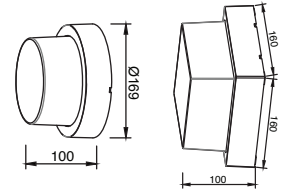

SUGA

- 85-265V / 50-60Hz
- 12W
- 4200K
- Average Life: 30.000 Hrs

BLACK