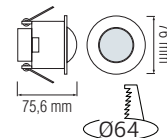

360°

POLO

088 001 0007

WHITE

- Operation Voltage: 220-240V / 50-60Hz
- Detection Distance: 1-8 m (radius) adjustable
- Time-delay: Min. 10 sec ± 3 sec, Max. 12 min ± 1 min
- Ambient Light: < 3 - 2000Lux (adjustable)
- Rated Load: Max 1200W
- Detection Motion Speed: 0.6-1.5 m/s