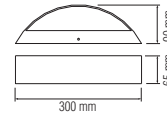

SMD LED

	SELVİ	SALKIM	ZAKKUM	MEŞE	TAFLAN
	076-007-0004	076-008-0004	076-005-0003	076-004-0006	076-006-0006
Power :	3.5 W	3.5 W	3W	5.5 W	5.5 W
Luminous Flux :	35 lm	65 lm	230 lm	420 lm	200 lm
Lighting Direction :	Up&Down	Up&Down	Down	Up&Down	All Directions