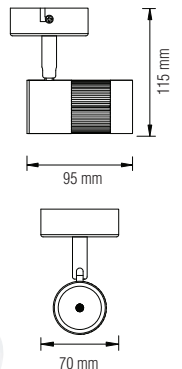

TOKYO

017 002 0008

WHITE

BLACK

- 100-240V / 50-60Hz
- Average Life: 40.000 Hrs
- 500 lm
- 4200K
- Beam Angle: 53°