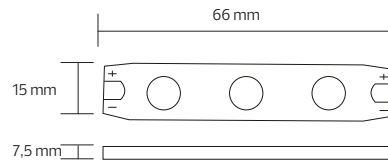

WATERPROOF

- Average Life: 50.000 Hrs
- 110 lm
- LED View Angle: 160°
- 8.5 gr/module
- 1set: 20 module

12V DC

1.44W SMD LED