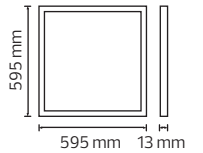

CAPELLA-48

- 175-265V / 50-60Hz
- Average Life: 25.000 Hrs
- 3125 lm
- 6400K

WHITE

056 012 0048

LED FRAME PANEL / FRAME / DRYWALL KIT

FRAME

WHITE

DRY KIT

111 001 0001

- Drywall Kit Apparatus
- For LED Panels