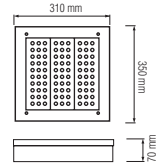

- 100-240V / 50-60Hz
- 6400K
- 110W
- 11000 lm
- Average Life: 50.000 Hrs