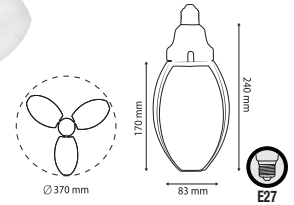

TRIO-R

001 065 0036

- 100-265V / 50-60Hz
- Average Life: 25.000 Hrs
- 3200 lm
- 6400K

FOLDABLE

DAISY

001 061 0040

- 160-250V / 50-60Hz
- Average Life: 25.000 Hrs

FOLDABLE

LED BULB / LED TUBE

LED TUBE

- 175-250V / 50-60Hz
- Average Life: 25.000 Hrs
- 6400K

GLASS COVER

	LED TUBE-60	LED TUBE-120	LED TUBE-150
	002-001-0009	002-001-0018	002-001-0024
Power	: 9 W	: 18 W	: 24 W
Luminous Flux	: 750 lm	: 1450 lm	: 2400 lm
Length (mm)	: L: 600	: L: 1200	: L: 1500