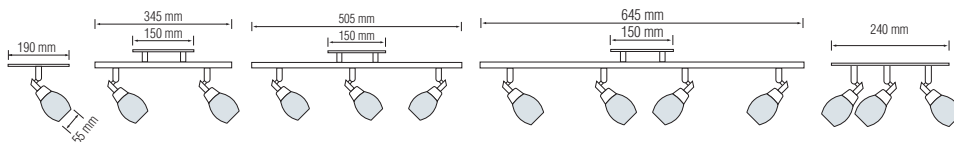

KEMER-1	KEMER-2	KEMER-3	KEMER-4	KEMER-5
	035-005-0001	035-005-0002	035-005-0003	035-005-0004	035-005-0005
Power	: Max.40W	Max.2x40W	Max.3x40W	Max.4x40W	Max.3x40W