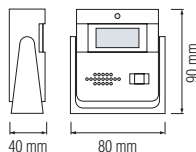

HELIX

086 001 0003

- Operation Voltage: 4.5V DC (3xAA1.5V) or 12V DC Adaptor
- Sensing Distance: 6 m
- Range: 110'
- Sound level: 60 db max
- Sound type: Ding Dong,
- Hello, Welcome - Alarm
- USB Cable Included