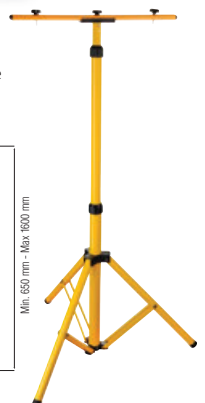

TRIPOD DOUBLE

107 001 0002

- TRIPOD DOUBLE STAND
- 1.8 meter H05VV-F cable