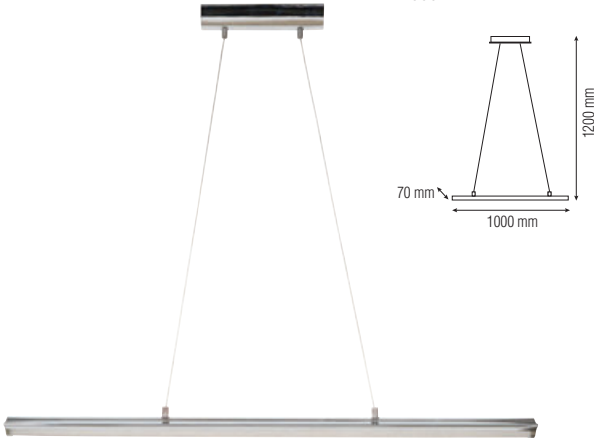

- 110-240V / 50-60Hz
- Average Life: 30.000 Hrs
- 900/1800/2700 lm
- 4000K

SMD LED

CALIBUR-24

019 031 0024

CHROME

- 110-240V / 50-60Hz
- Average Life: 30.000 Hrs
- 1800 lm
- 4000K

CAMEL-24

019 032 0024