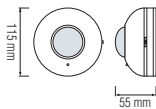

FOCUS

088 001 0001

WHITE

BLACK

- Operation Voltage: 220-240V / 50-60Hz
- Rated Load: Max. 1000W
- Detection Distance: 8 ± 1m Max. (-24°C)
- Time-delay: 5 sec - 10±2 min.
- Ambient Light: < 10Lux - 2000Lux

360°

MONDEO

088 001 0010

WHITE

- Detection Range: 360°
- Detection Source: 220-240V/AC
- Power Frequency: 50/60Hz
- Rated Load: Max. 400W
- Detection Distance: 8m Max (-24°C)
- Time Delay: Min. 10sec ± 3sec Max. 15min ± 2min
- Ambient Light: < 3-2000LUX (adjustable)
- Installation Height: 2.2-4m
- Detection Motion Speed: 0.6-1.5m/s