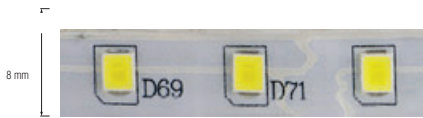

SMD LED

	NIL	NIL/RGB	AMAZON	AMAZON/RGB
	081-002-0001	081-002-0002	081-005-0001	081-005-0002
Power :	24 W/5 m Roll	24 W/5 m Roll	72 W/5 m Roll	72 W/5 m Roll
Current :	2A/5 m Roll	2A/5 m Roll	6A/5 m Roll	6A/5 m Roll
Luminous Flux :	4.8 lm/LED	4.8 lm/LED	14.4 lm/LED	14.4 lm/LED
LED :	60 pcs/m, 28x35, Single Chip	60 pcs/m, 28x35, Single Chip	60 pcs/m, 50x50, Three Chips	60 pcs/m, 50x50, Three Chips

VEGA

- Input Voltage: AC 176–264V / 50–60Hz
- Output Voltage: DC 12V

SLIM CASE