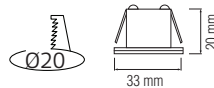

CHROME

MAT CHROME

- 185-264V / 50-60Hz
- Average Life: 30.000 Hrs
- 80 lm
- 4200K