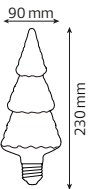

PINE

- 220-240V / 50-60Hz
- Average Life: 20.000 Hrs

001 059 0002

2W SMD LED