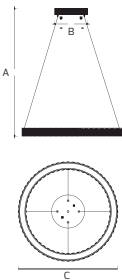

ETERNITY

- 180-260V / 50-60Hz
- Average Life: 30.000 Hrs
- 4000K

CHROME

SMD LED

	ETERNITY-30	ETERNITY-40
Power	: 30 W	40 W
Luminous Flux	: 2100 lm	2800 lm
Sizes (mm)	: A: 800 B: 150 C: 400	A: 800 B: 200 C: 600