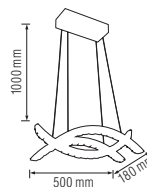

- 180-260V / 50-60Hz
- Average Life: 30.000 Hrs
- 2310 lm
- 4000K

CHROME

LED CRYSTAL SUSPENSION LIGHT

AVIATOR

- 180-260V / 50-60Hz
- Average Life: 30.000 Hrs
- 4000K

CHROME

	AVIATOR-24	AVIATOR-40	AVIATOR-56
	019-038-0024	019-038-0040	019-038-0056
Power	24 W	40 W	56 W
Luminous Flux	1680 lm	2800 lm	3920 lm