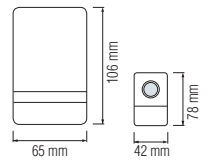

ALBA

086 001 0004

- 4.5V
- Work Voltage of the Emitter: 12V
- Work Frequency: 315 Mhz
- Remote Control: 120m (in open air)
- Sound Type: 38 Songs Optional