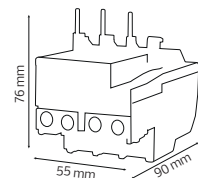

114-007-0001	114-007-0002	114-007-0003	114-007-0004	114-007-0005	114-007-0006	114-007-0007
Rated Current (A)	0,63-1A	1-1,6A	2,5-4A	4-6A	7-10A	12-18A	17-25A
Poles	3 Main + 1NO + 1NC	3 Main + 1NO + 1NC	3 Main + 1NO + 1NC	3 Main + 1NO + 1NC	3 Main + 1NO + 1NC	3 Main + 1NO + 1NC	3 Main + 1NO + 1NC
Rated voltage(V)	660V	660V	660V	660V	660V	660V	660V