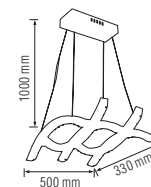

AVIATOR-24	AVIATOR-40	AVIATOR-56
	019-038-0024	019-038-0040	019-038-0056
Power	24 W	40 W	56 W
Luminous Flux	1680 lm	2800 lm	3920 lm