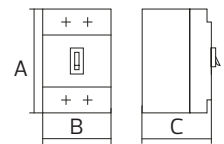

MCCB Circuit Breaker

	114-004-3040	114-004-3050	114-004-3063	114-004-3100	114-004-3125	114-004-3160	114-004-3200	114-004-3250	114-004-3400	114-004-3630
Rated Current (A)	: 40A	50A	63A	100A	125A	160A	200A	250A	400A	630A
Poles	: 3 Pole	3 Pole	3 Pole	3 Pole	3 Pole	3 Pole	3 Pole	3 Pole	3 Pole	3 Pole
Instantaneous tripping type	: C	C	C	C	C	C	C	C	C	C
Rated short-circuit breaking capacity (kA)	: 20kA	20kA	20kA	35kA	35kA	35kA	35kA	35kA	35kA	35kA
Rated working voltage(V)	: 400V	400V	400V	400V	400V	400V	400V	400V	400V	400V
Sizes (mm)	: A: 135 B: 78 C: 74	A: 135 B: 78 C: 74	A: 135 B: 78 C: 74	A: 150 B: 92 C: 69	A: 150 B: 92 C: 69	A: 165 B: 101 C: 86	A: 165 B: 101 C: 86	A: 165 B: 101 C: 86	A: 257 B: 150 C: 106.5	A: 270 B: 182 C: 110