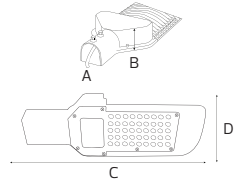

ORLANDO

- 85-265V / 50-60Hz
- Average Life: 30.000 Hrs
- 6400K

BLACK