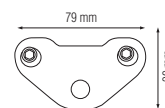

KAPLAN-45C

068 007 0003

Apparatus for Connection

Projector Not Included