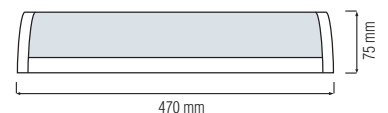

CHROME

- 85-265V / 50-60Hz
- Average Life: 30.000 Hrs
- 1135 lm
- 4200K