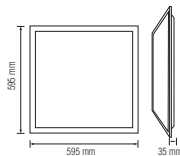

Inside of Product