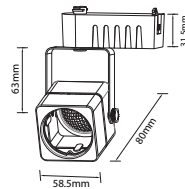

RABAT

115 002 0001

WHITE

BLACK

- 220-240V / 50-60Hz
- Max. 50W
- Bulb not included