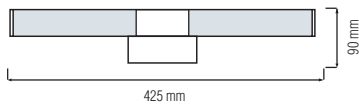

CHROME

- 85-265V / 50-60Hz
- Average Life: 30.000 Hrs
- 1135 lm
- 4200K