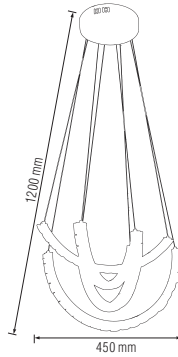

AVATAR

019 039 0033

- 180-260V / 50-60Hz
- Average Life: 30.000 Hrs
- 2310 lm
- 4000K

CHROME