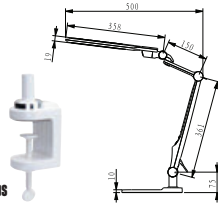

TOUCH

10W SMD LED

With Clips

HOROZ ELECTRIC

LED Desk Lamp Desk Lamp

İREM

049 011 0005

RED