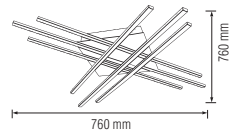

CHROME

- 110-240V / 50-60Hz
- Average Life: 50.000 Hrs
- 3964 lm
- 4000K