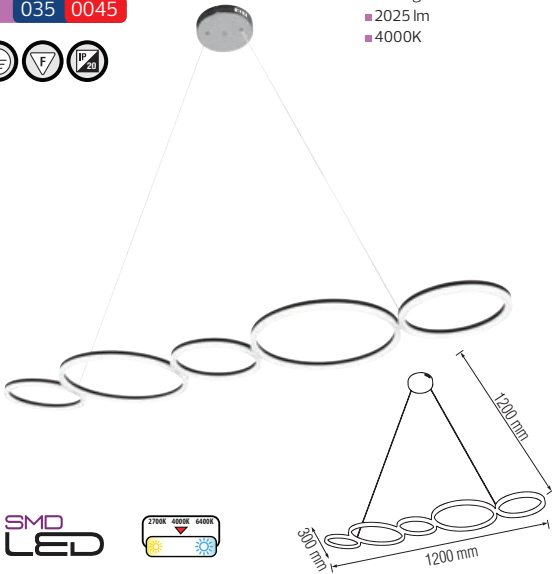

OLYMPIC

BLACK

019 035 0045

- 180-240V / 50-60Hz
- Average Life: 30.000 Hrs
- 2025 lm
- 4000K