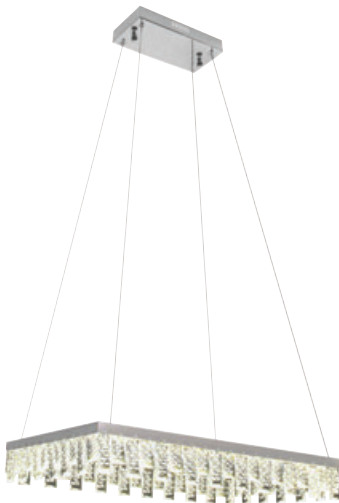

CHROME

SMD LED

	QUASAR-42	QUASAR-90
Power	: 42 W	90 W
Luminous Flux	: 2940 lm	6300 lm

LED CRYSTAL SUSPENSION LIGHT

NIRVANA

- 180-260V / 50-60Hz
- Average Life: 30.000 Hrs
- 4000K

CHROME

PANDORA