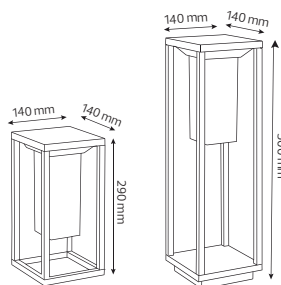

- 3.7V 2.6Ah Li-ion Battery
- 4000K
- Solar Charging Time: 4-6 Hours
- Average Life: 50.000 Hrs

SMD LED

	SOLARIS-1	SOLARIS-2
	078-014-0001	078-014-0002
Power :	2 W	2 W
Luminous Flux :	220 lm (Strong) - 12 lm (Weak)	275 lm (Strong) - 18 lm (Weak)