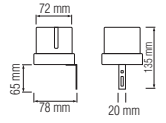

Light Control Photosensor

LUXOR

WHITE

089 001 0003

- Operation Voltage: 220-240V / 50-60Hz
- Ambient Light: <50Lux
- Load Power: 2700W (25A)