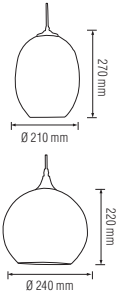

LASER

SPECTRUM

RADIAN

CHROME

- 250V~/4A
- Max. 60W
- Glass