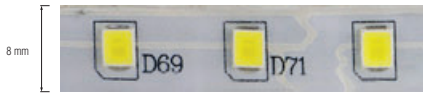

SMD LED

	REN	REN/RGB	THAMES	THAMES/RGB
	081-001-0001	081-001-0002	081-003-0001	081-003-0002
Power :	24 W/5 m Roll	24 W/5 m Roll	72 W/5 m Roll	72 W/5 m Roll
Current :	2A/5 m Roll	2A/5 m Roll	6A/5 m Roll	6A/5 m Roll
Luminous Flux :	4.8 lm/LED	4.8 lm/LED	14.4 lm/LED	14.4 lm/LED
LED :	60 pcs/m, 28x35, Single Chip	60 pcs/m, 28x35, Single Chip	60 pcs/m, 50x50, Three Chips	60 pcs/m, 50x50, Three Chips

LED STRIP / LED DRIVER

VESTA

- Input Voltage: AC 176-264V / 50-60Hz
- Output Voltage: DC 12V

WATERPROOF