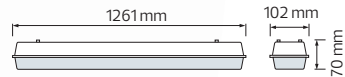

PROMASTER

- 175-250V / 50-60Hz
- Max. 2x40W
- For 120 cm double side energized LED Tubes
- LED Tube not included