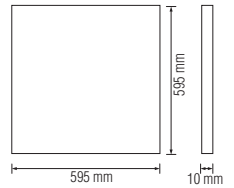

STAR-50

056 001 0050

SILVER

- 180-265V / 50-60Hz
- Average Life: 40.000 Hrs
- 4200 lm
- 4200K / 6400K

MOON

- 180-265V / 50-60Hz
- Average Life: 25.000 Hrs
- 4200K / 6400K

WHITE