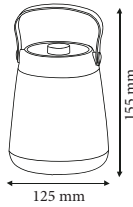

HOROSZ ELECTRIC

LED Lantern / LED Solar Camping Light

VERON

084 037 0015

CCT Adjustable

- 5V DC Micro USB
- 150 lm (3000K)
- 290 lm (4200K)
- 160 lm (6400K)
- 3.7v 1800Ah Rechargeable Lithium Battery
- Duration Time:
  - 6 Hours (3000K-6400K)
  - 4 Hours (4200K)
- Average Life: 30.000 Hrs

LED LANTERN
RECHARGEABLE

15W SMD LED