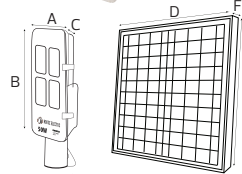

SMD LED

	LAGUNA-50	LAGUNA-100	LAGUNA-200
	074-006-0050	074-006-0100	074-006-0200

Power	: 50 W	100 W	200 W
Luminous Flux	: 950 lm	1300 lm	2050 lm
Battery	: 2 x 3.2V 5Ah Lithium Iron Phosphate	3 x 3.2V 5Ah Lithium Iron Phosphate	5 x 3.2V 5Ah Lithium Iron Phosphate
Solar Panel	: Polysilicon, 6V/12W	Polysilicon, 6V/16W	Polysilicon, 6V/33W
Installation Height	: 3 Meters	3-4 Meters	4-5 Meters
Street Lamp Sizes (mm)	: A: 160 B: 378 C: 63	A: 185 B: 444 C: 63	A: 230 B: 575 C: 75
Solar Panel Sizes (mm)	: D: 340 E: 290 F: 17	D: 350 E: 350 F: 17	D: 645 E: 360 F: 17