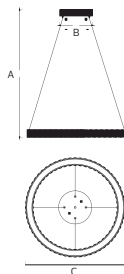

TORNADO

- 180-260V / 50-60Hz
- Average Life: 30.000 Hrs
- 4000K

CHROME