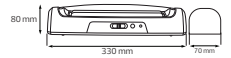

MESSI

- 220-240V / 50-60Hz or 6V DC
- Average Life: 30.000 Hrs

DESK LAMP MODE

HANGABLE + MOUNTABLE

- LED LANTERN
- RECHARGEABLE
- EMERGENCY
- AUTOMATIC LIGHT-UP

	MESSI-9	MESSI-15	MESSI-23
	084-030-0009	084-030-0015	084-030-0023
Power	9 W	15 W	23 W
Luminous Flux	280 lm-38 lm	420 lm-70 lm	600 lm-100 lm
Battery	4V 1.6Ah Sealed-Acid	2x4V 1.6Ah Sealed-Acid	2x4V 1.6Ah Sealed-Acid
Duration Time	3-20 Hours	3-15 Hours	2-10 Hours
Size (mm)	A: 250 B: 50 C: 50	A: 350 B: 50 C: 50	A: 450 B: 50 C: 50