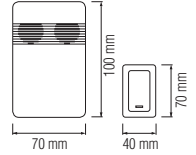

SOLID

086 001 0002

- Power Source: Emitter - 12V DC (Battery Included)
- Receiving: 4.5V/DC (3xAA1.5V)
- Working frequency: 315MHz
- Distance: 150m (open position)
- Sound level: 60 db max
- Sound type: 38 songs optional