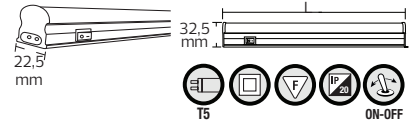

SMD LED

	SIGMA-4	SIGMA-7	SIGMA-10	SIGMA-14
	052-001-0030	052-001-0060	052-001-0090	052-001-0120
Power :	4 W	7 W	10 W	14 W
Luminous Flux :	254 lm	552 lm	846 lm	1100 lm
Length (mm) :	L: 282	L: 546	L: 856	L: 1156