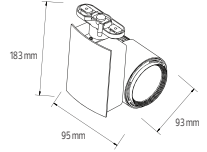

WHITE

BLACK

- 100-240V / 50-60Hz
- Average Life: 40.000 Hrs
- 4200K
- Beam Angle: 24°