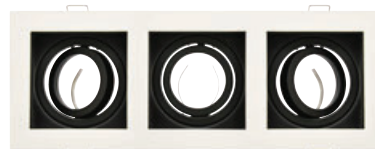

PETUNYA

■ Lamp holder not included

BLACK&WHITE