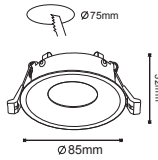

KARANFİL

■ Lamp holder not included

KARANFİL-R

015-022-0050