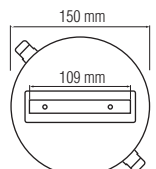

RECESSED MONOPOINT

WHITE

BLACK

SILVER

- Single Phase
- 220-240V / 50-60Hz
- Max. 16A

098 001 0001