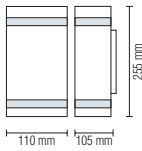

GARDENYA

- 220-240V / 50-60Hz
- Stainless Steel Body+PC

GARDENYA-1