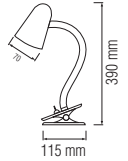

BİLGE

049 008 0003

BLACK

WHITE

BLUE

RED

GREEN

- 220-240V / 50-60Hz
- 130 lm
- 3000K
- Average Life: 30.000 Hrs