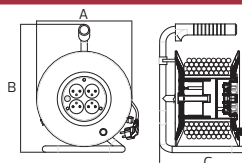

REEL

- 230V~/50-60Hz
- Max. 3000W
- Max. 13.04A
- 3x1.5 mm²
- 4 Sockets
- Overload Protection

REEL-15	REEL-25	REEL-50	EMPTY-25
104-006-0015	104-006-0025	104-006-0050	104-007-0025
Cable Length : 15 Meters	25 Meters	50 Meters	Max. 25 Meters
Sizes (mm) : A:200 B:260 C:150	A:215 B:314 C:170	A:265 B:345 C:210	A:230 B:310 C:195

Cable Length	: 15 Meters	25 Meters	50 Meters	Max. 25 Meters
Sizes (mm)	: A:200 B:260 C:150	A:215 B:314 C:170	A:265 B:345 C:210	A:230 B:310 C:195