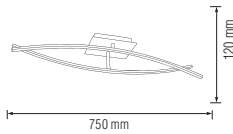

ORIENT

019 016 0016

CHROME

- 110-240V / 50-60Hz
- Average Life: 30.000 Hrs
- 1211 lm
- 4000K