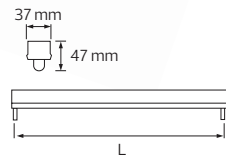

TUBOFIX-60	TUBOFIX-60D	TUBOFIX-120	TUBOFIX-120D

061-001-0060	061-001-2060	061-001-0120	061-001-2120

Power	: Max. 20W	Max. 2x20W	Max. 40W	Max. 2x40W
Lamp Holder	: T8	2xT8	T8	2xT8
Length (mm)	: L: 616	L: 616	L: 1226	L: 1226