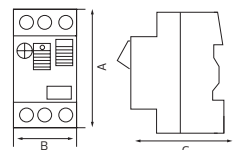

MOTOR PROTECTOR

**Motor Protector
Contactor
Thermal Relay
Miniature Circuit Breaker
Residual Current Circuit Breaker
Moulded Case Circuit Breaker**

SAFE

Motor Protector

	114-006-0610	114-006-1625	114-006-2540	114-006-4063
Rated Current (A) :	6-10A	16-25A	25-40A	40-63A
Motor Power (kW) :	4kW	11kW	18,5kW	30kW
Poles :	3 Pole	3 Pole	3 Pole	3 Pole
Type :	AC-3	AC-3	AC-3	AC-3
Rated voltage(V) :	400V	400V	400V	400V
Sizes (mm) :	A: 89 B: 44,5 C:66	A: 89 B: 44,5 C:66	A: 121 B: 61,5 C:105	A: 121 B: 61,5 C:105