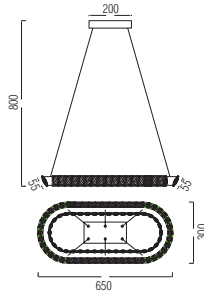

NEBULA

019 026 0040

CHROME

- 180-260V / 50-60Hz
- Average Life: 30.000 Hrs
- 2800 lm
- 4000K