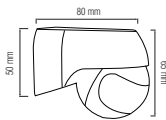

Light Control Photosensor / Sensor / Doorbell Wireless Lighting Controller / Timer / Plug in Switch / Dimmer

TUCSON

WHITE

088 001 0009

- Detection Source: 220-240V / AC
- Power Frequency: 50/60Hz
- Rated Load: Max. 800W
- Detection Distance: 12m Max. (<24°C)
- Time Delay: Min. 10sec + 3sec Max. 15min + 2min
- Ambient Light: <3-2000LUX (adjustable)
- Installation Height: 1.8-2.5m
- Detection Motion Speed: 0.6-1.5m/s

MEGANE

WHITE

088 001 0008

- Operation Voltage: 220-240V / 50-60Hz
- Detection Distance: 12 m Max. (<24°C)
- Time-delay: Min. 10 sec + 3 sec, Max. 7 min + 2 min
- Ambient Light: <3 - 2000Lux (adjustable)
- Rated Load: Max. 1200W
- Detection Motion Speed: 0.6-1.5 m/s