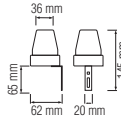

Light Control Photosensor

FLEX

WHITE

089 001 0002

- Operation Voltage: 220-240V / 50-60Hz
- Ambient Light: <50Lux
- Load Power: 1200W (10A)