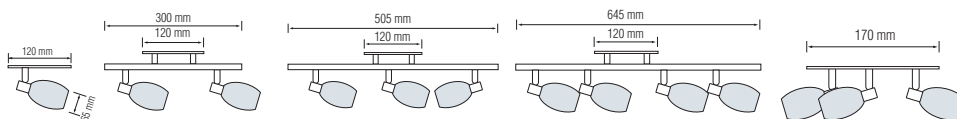

E14

CEILING LAMP

BODRUM

■ 220-240V / 50-60Hz

MAT CHROME

■ BODRUM-1

■ BODRUM-2

■ BODRUM-3