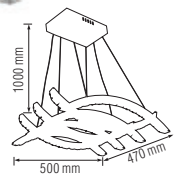

- 180-260V / 50-60Hz
- Average Life: 30.000 Hrs
- 2310 lm
- 4000K

CHROME

LED CRYSTAL SUSPENSION LIGHT

AVIATOR

- 180-260V / 50-60Hz
- Average Life: 30.000 Hrs
- 4000K

CHROME

	AVIATOR-24	AVIATOR-40	AVIATOR-56
	019-038-0024	019-038-0040	019-038-0056
Power	24 W	40 W	56 W
Luminous Flux	1680 lm	2800 lm	3920 lm