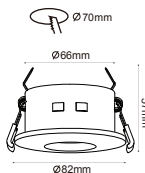

SARDUNYA

■ Lamp holder not included

WHITE

SARDUNYA-R

015-017-0050