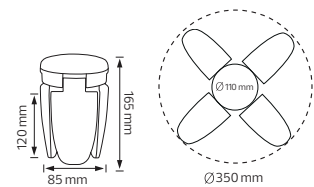

TRIO-R

001 065 0036

- 100-265V / 50-60Hz
- Average Life: 25.000 Hrs
- 3200 lm
- 6400K

FOLDABLE

DAISY

001 061 0040

- 160-250V / 50-60Hz
- Average Life: 25.000 Hrs

FOLDABLE

LED BULB / LED TUBE

LED TUBE

- 175-250V / 50-60Hz
- Average Life: 25.000 Hrs
- 6400K

GLASS COVER

	LED TUBE-60	LED TUBE-120	LED TUBE-150
	002-001-0009	002-001-0018	002-001-0024
Power	: 9 W	: 18 W	: 24 W
Luminous Flux	: 750 lm	: 1450 lm	: 2400 lm
Length (mm)	: L: 600	: L: 1200	: L: 1500