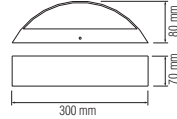

SMD LED

	SELVİ	SALKIM	ZAKKUM	MEŞE	TAFLAN
	076-007-0004	076-008-0004	076-005-0003	076-004-0006	076-006-0006
Power :	3.5 W	3.5 W	3W	5.5 W	5.5 W
Luminous Flux :	35 lm	65 lm	230 lm	420 lm	200 lm
Lighting Direction :	Up&Down	Up&Down	Down	Up&Down	All Directions