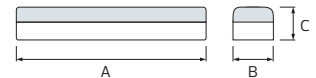

- LED LANTERN
- RECHARGEABLE
- EMERGENCY EXIT
- AUTOMATIC LIGHT-UP

EMERGENCY LED LANTERN

MALDINI

- 220-240V / 50-60Hz
- Average Life: 30.000 Hrs
- EXIT sticker included

- LED LANTERN
- RECHARGEABLE
- EMERGENCY EXIT
- AUTOMATIC LIGHT-UP