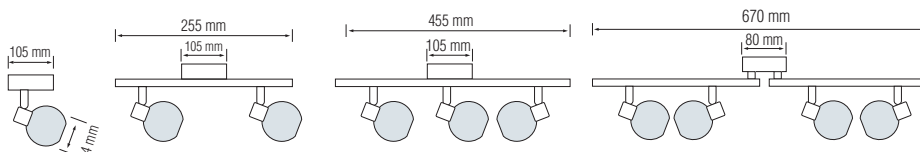

BODRUM-1	BODRUM-2	BODRUM-3	BODRUM-4
	035-004-0001	035-004-0002	035-004-0003	035-004-0004

Power	:	Max.40W	Max.2x40W	Max.3x40W	Max.4x40W