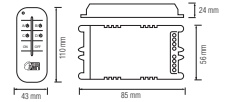

CONTROLLER

Wireless Lighting Controller Switch

- Working voltage: AC 180-250V 50Hz
- Operation Range: 30m-60m in 360 degree (in open area)
- Tungsten filament lamps 1000W
- Energy saving lamp / LED ≤ 300W
- Working voltage: 12V (A23 alkaline battery)