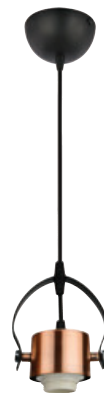

COPPER

- 250V~/4A
- Max. 60W
- For Glass Pendant