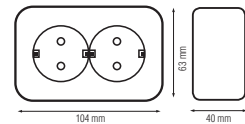

112 004 0002

■ 2-GANG GROUNDED SOCKET (16A)