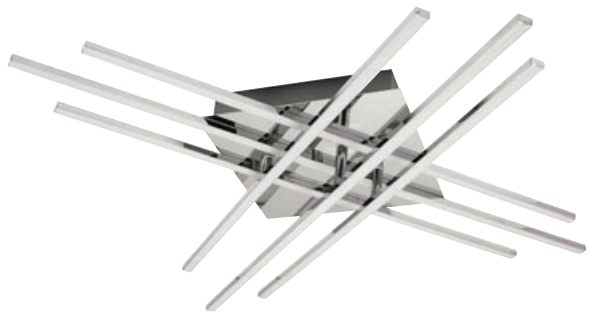

CHROME

- 110-240V / 50-60Hz
- Average Life: 50.000 Hrs
- 3964 lm
- 4000K