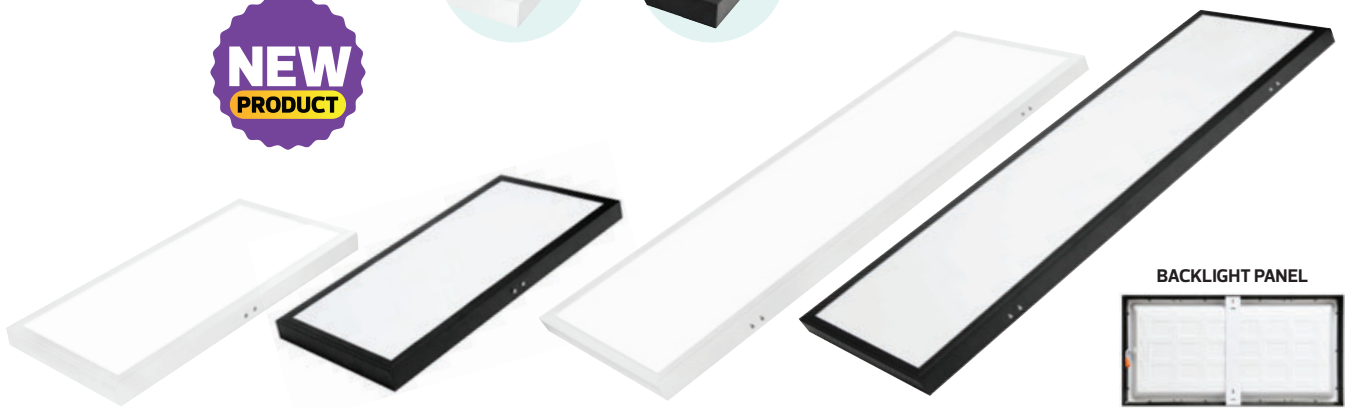

BACKLIGHT PANEL

Inside of Product

SMD LED		PROTEUS-36	PROTEUS-48
		056-014-0036	056-014-0048
Power	:	36 W	48 W
Luminous Flux	:	3000 lm	4400 lm
Sizes (mm)	:	A: 300 B: 600 C: 38	A: 300 B: 1200 C: 38