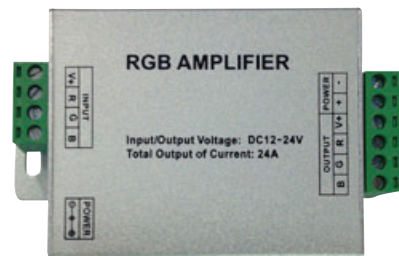

AMPLIFIER

- Input Voltage: DC 12V - 24V
- Output Voltage: DC 12V - 24V

AMPLIFIER-12A	AMPLIFIER-24A
101-001-0144	101-001-0288

Output Power	: 144 W	288 W
Output Current	: 4A/Each Color	8A/Each Color
35x28 RGB LED Strip	: 30 Meters with 60 Leds/Meter	60 Meters with 60 Leds/Meter
50x50 RGB LED Strip	: 10 Meters with 60 Leds/Meter	20 Meters with 60 Leds/Meter