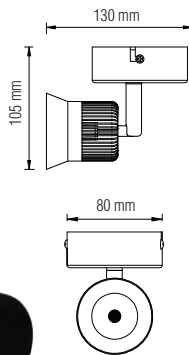

HOROZ ELECTRIC

Spotlight LED Spotlight

BEYRUT

017 001 0005

WHITE

BLACK

- 220-240V / 50-60Hz
- Average Life: 40.000 Hrs
- 320 lm
- 4200K
- Beam Angle: 60°

TOKYO