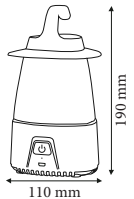

CRESPO

084 036 0025

- 5V DC Micro USB
- 550/195/40 lm
- 3.7V 1.8Ah Rechargeable Lithium Battery
- Duration Time: 1.5-5-20 Hours
- Charging Time: 4-6 Hrs
- Average Life: 30.000 Hrs

LED LANTERN
RECHARGEABLE

25W SMD LED