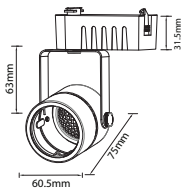

DAKAR

115 001 0001