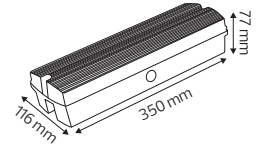

HENRY

084 034 0005

- 220-240V / 50-60Hz
- 6400K
- 200 lm
- 3.6V 1000mAh Rechargeable Ni-Cd Battery
- Average Life: 30.000 Hrs
- Duration Time: 3 Hours
- Selectable 2 Modes Available: Maintained & Non-Maintained
- Stickers included