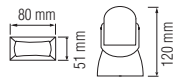

HOROZ ELECTRIC

Light Control Photosensor / Sensor

Light Control Photosensor

FLASH

WHITE

089 001 0001

- Operation Voltage: 220-240V / 50-60Hz
- Ambient Light: <5-15 Lux
- Load Power: 1000W (6A)

Light Control Photosensor

FLEX

WHITE

089 001 0002

- Operation Voltage: 220-240V / 50-60Hz
- Ambient Light: <50Lux
- Load Power: 1200W (10A)

Light Control Photosensor

LUXOR

WHITE

089 001 0003

- Operation Voltage: 220-240V / 50-60Hz
- Ambient Light: <50Lux
- Load Power: 2700W (25A)

HOROZ ELECTRIC

Light Control Photosensor / Sensor / Doorbell Wireless Lighting Controller / Timer / Plug in Switch / Dimmer

TUCSON

WHITE

088 001 0009

- Detection Source: 220-240V / AC
- Power Frequency: 50/60Hz
- Rated Load: Max. 800W
- Detection Distance: 12m Max. (<24°C)
- Time Delay: Min. 10sec + 3sec Max. 15min + 2min
- Ambient Light: <3-2000LUX (adjustable)
- Installation Height: 1.8-2.5m
- Detection Motion Speed: 0.6-1.5m/s

MEGANE

WHITE

088 001 0008

- Operation Voltage: 220-240V / 50-60Hz
- Detection Distance: 12 m Max. (<24°C)
- Time-delay: Min. 10 sec + 3 sec, Max. 7 min + 2 min
- Ambient Light: <3 - 2000Lux (adjustable)
- Rated Load: Max. 1200W
- Detection Motion Speed: 0.6-1.5 m/s

CORONA

WHITE

BLACK

088 001 0002

- Operation Voltage: 220-240V / 50-60Hz
- Detection Distance: 12+1m Max. (<24°C)
- Time-delay: 5 sec - 7+2min.
- Ambient Light: <10Lux - 2000Lux
- Rated Load: Max. 1000W

LINEA

WHITE

BLACK

088 001 0003

- Operation Voltage: 220-240V / 50-60Hz
- Detection Distance: 8 + 2 m Max. (<24°C)
- Time-delay: 5 sec - 8+2 min.
- Ambient Light: <10Lux - 2000Lux
- Rated Load: Max. 1000W

LIGHT CONTROL PHOTOSENSOR / SENSOR