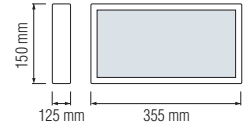

ROBSON

- 220-240V / 50-60Hz
- 100 lm
- 1.2V 350mAh Rechargeable Ni-Cd Battery
- Average Life: 20,000 Hrs
- Duration Time: 120 minutes

084 020 0002

- EXIT & SAFETY
- RECHARGEABLE
- EMERGENCY
- AUTOMATIC LIGHT-UP