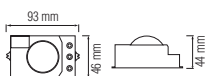

360°

SMART

088 001 0005

WHITE

- Operation Voltage: 220-240V / 50-60Hz AC
- Rated Load: Max. 1200W
- Detection Distance: 6m Max. (-24°C)
- Time-delay: 10s to 7 min (adjustable)
- Ambient Light: 10Lux / 2000Lux (choice)