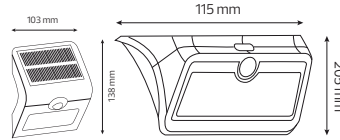

- 4000K
- Solar Charging Time: 8-10 Hours
- Average Life: 50,000 Hrs

SMD LED

	SIRIUS-1	SIRIUS-2
	078-012-0001	078-012-0002
Power	1W	2W
Luminous Flux	140 lm (Strong) - 8 lm (Weak)	240 lm (Strong) - 12 lm (Weak)
Battery	3.7V 1200 mAh Li-Ion	3.7V 2200 mAh Li-Ion
Back Light	Yes (Blue)	No