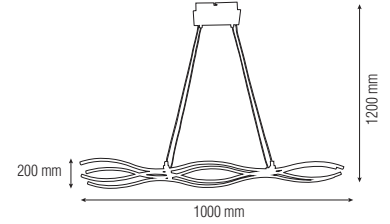

CHROME

- 110-240V / 50-60Hz
- Average Life: 30.000 Hrs
- 3500 lm
- 4000K