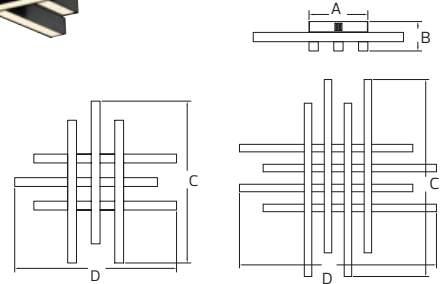

TREND

- 220-240V / 50-60Hz
- Average Life: 50.000 Hrs
- 4000K

BLACK

WHITE