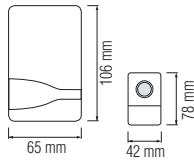

SOLO

086 001 0006

- 4.5V
- Work Voltage of the Emitter: 12V
- Work Frequency: 315 Mhz
- Remote Control: 120m (in open air)
- Sound Type: 38 Songs Optional