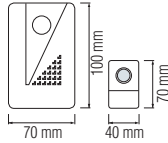

LORD

086 001 0001

- Power Source: Emitter - 12V DC (Battery Included)
- Receiving: 3V/DC (2xAA1.5V)
- Working frequency: 315MHz
- Distance: 150m (open position)
- Sound level: 60 db max
- Sound type: 38 songs optional