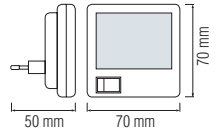

WHITE

- 220-240V / 50-60Hz
- 25 lm
- Average Life: 20.000 Hrs