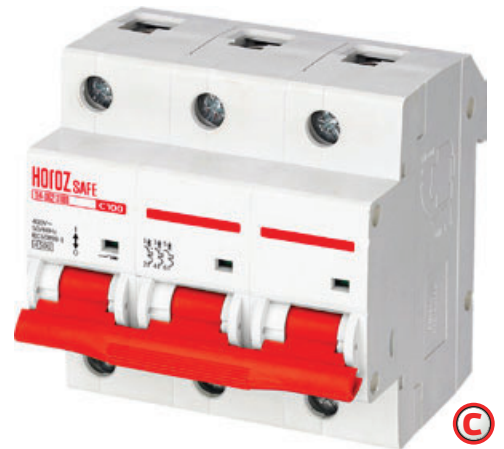

MINIATURE CIRCUIT BREAKER