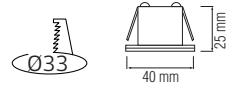

CHROME

MAT CHROME

- 185-264V / 50-60Hz
- Average Life: 30.000 Hrs
- 260 lm
- 4200K