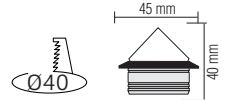

MAT CHROME

- 85-265V / 50-60Hz
- Average Life: 30.000 Hrs
- 70 lm
- 4200K