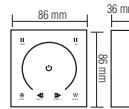

TOUCH

- Input Voltage: DC 12V - 24V
- Output Voltage: DC 12V - 24V
- 20s OFF delay
- Brightness %1-100
- 2 Brightness can be saved

TOUCH	TOUCH-RGB
100-003-0288	100-004-0288

Color	: Single	16 million
Output Power	: 144-288W	144-288W
Output Current	: 4Ax3 Channel	4A/Each Color
35x28 LED Strips	: 30 Meters with 60 Leds/Meter	30 Meters with 60 Leds/Meter
50x50 LED Strips	: 10 Meters with 60 Leds/Meter	10 Meters with 60 Leds/Meter
Function	: 5	12

RGB CONTROLLER

RGB Controller 2A	RGB Controller 6A
100-001-0072	100-002-0432

Output Power	: 72 W	216 W-432 W
Output Current	: 2A/Each Color	6A/Each Color
Input Voltage	: DC 12V	DC 12V-DC 24V
Output Voltage	: DC 12V	DC 12V-DC 24V
35x28 RGB LED Strip	: 15 Meters with 60 Leds/Meter	45 Meters with 60 Leds/Meter
50x50 RGB LED Strip	: 5 Meters with 60 Leds/Meter	15 Meters with 60 Leds/Meter
Type	: IR	RF

AMPLIFIER

- Input Voltage: DC 12V - 24V
- Output Voltage: DC 12V - 24V

AMPLIFIER-12A	AMPLIFIER-24A
101-001-0144	101-001-0288

Output Power	: 144 W	288 W
Output Current	: 4A/Each Color	8A/Each Color
35x28 RGB LED Strip	: 30 Meters with 60 Leds/Meter	60 Meters with 60 Leds/Meter
50x50 RGB LED Strip	: 10 Meters with 60 Leds/Meter	20 Meters with 60 Leds/Meter