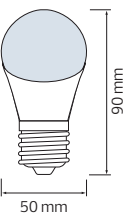

SPECTRA

- 175-250V / 50-60Hz
- Average Life: 20.000 Hrs

001 017 0003

3W SMD LED