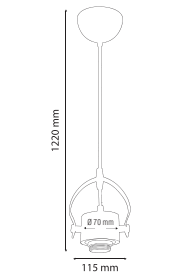

COPPER

- 250V~/4A
- Max. 60W
- For Glass Pendant