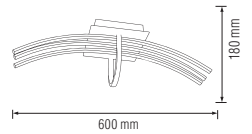

CHROME

- 110-240V / 50-60Hz
- Average Life: 30.000 Hrs
- 2059 lm
- 4000K