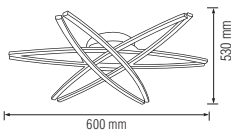

CHROME

- 110-240V / 50-60Hz
- Average Life: 30.000 Hrs
- 2100 lm
- 4000K