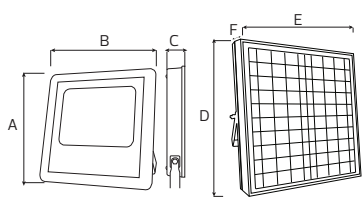

SMD LED

	TIGER-25	TIGER-40	TIGER-60	TIGER-100
	068-012-0025	068-012-0040	068-012-0060	068-012-0100

Power	: 25 W	40 W	60 W	100 W
Luminous Flux	: 465 lm	840 lm	1040 lm	1500 lm
Battery	: 1 x 3.2V 5Ah Lithium Iron Phosphate	2 x 3.2V 5Ah Lithium Iron Phosphate	3 x 3.2V 5Ah Lithium Iron Phosphate	4 x 3.2V 5Ah Lithium Iron Phosphate
Solar Panel	: Polysilicon, 6V/12W	Polysilicon, 6V/16W	Polysilicon, 6V/20W	Polysilicon, 6V/35W
Projector Sizes (mm)	: A: 170 B: 205 C: 50	A: 210 B: 247 C: 65	A: 223 B: 264 C: 67	A: 265 B: 315 C: 70
Solar Panel Sizes (mm)	: D: 340 E: 175 F: 17	D: 290 E: 340 F: 17	D: 350 E: 350 F: 17	D: 580 E: 360 F: 17