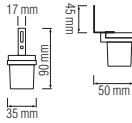

HOROZ ELECTRIC

Light Control Photosensor / Sensor

Light Control Photosensor

FLASH

WHITE

089 001 0001

- Operation Voltage: 220-240V / 50-60Hz
- Ambient Light: <5-15 Lux
- Load Power: 1000W (6A)

Light Control Photosensor

FLEX

WHITE

089 001 0002

- Operation Voltage: 220-240V / 50-60Hz
- Ambient Light: <50Lux
- Load Power: 1200W (10A)

Light Control Photosensor

LUXOR

WHITE

089 001 0003

- Operation Voltage: 220-240V / 50-60Hz
- Ambient Light: <50Lux
- Load Power: 2700W (25A)

HOROZ ELECTRIC

Light Control Photosensor / Sensor / Doorbell Wireless Lighting Controller / Timer / Plug in Switch / Dimmer

TUCSON

WHITE

088 001 0009

- Detection Source: 220-240V / AC
- Power Frequency: 50/60Hz
- Rated Load: Max. 800W
- Detection Distance: 12m Max. (<24°C)
- Time Delay: Min. 10sec + 3sec Max. 15min + 2min
- Ambient Light: <3-2000LUX (adjustable)
- Installation Height: 1.8-2.5m
- Detection Motion Speed: 0.6-1.5m/s

MEGANE

WHITE

088 001 0008

- Operation Voltage: 220-240V / 50-60Hz
- Detection Distance: 12 m Max. (<24°C)
- Time-delay: Min. 10 sec + 3 sec, Max. 7 min + 2 min
- Ambient Light: <3 - 2000Lux (adjustable)
- Rated Load: Max. 1200W
- Detection Motion Speed: 0.6-1.5 m/s

CORONA

WHITE

BLACK

088 001 0002

- Operation Voltage: 220-240V / 50-60Hz
- Detection Distance: 12+1m Max. (<24°C)
- Time-delay: 5 sec - 7+2min.
- Ambient Light: <10Lux - 2000Lux
- Rated Load: Max. 1000W

LINEA

WHITE

BLACK

088 001 0003

- Operation Voltage: 220-240V / 50-60Hz
- Detection Distance: 8 + 2 m Max. (<24°C)
- Time-delay: 5 sec - 8+2 min.
- Ambient Light: <10Lux - 2000Lux
- Rated Load: Max. 1000W

LIGHT CONTROL PHOTOSENSOR / SENSOR