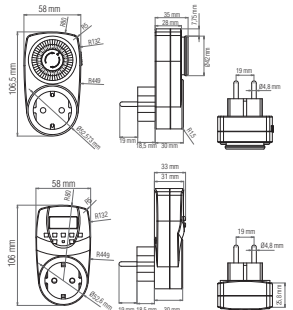

CONTROLLER

Wireless Lighting Controller Switch

- Working voltage: AC 180-250V 50Hz
- Operation Range: 30m-60m in 360 degree (in open area)
- Tungsten filament lamps 1000W
- Energy saving lamp / LED ≤ 300W
- Working voltage: 12V (A23 alkaline battery)

CONTROLLER-1

105-001-0001

1 Channel

CONTROLLER-2

105-001-0002

2 Channels

CONTROLLER-3

105-001-0003

3 Channels

TIMER

- Working voltage: AC 220-240V 50Hz
- Power: 3500W
- Current: 16A