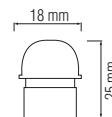

FOCUS

088 001 0001

WHITE

BLACK

- Operation Voltage: 220-240V / 50-60Hz
- Rated Load: Max. 1000W
- Detection Distance: 8 ± 1m Max. (-24°C)
- Time-delay: 5 sec - 10±2 min.
- Ambient Light: < 10Lux - 2000Lux

360°

MONDEO

088 001 0010

WHITE

- Detection Range: 360°
- Detection Source: 220-240V/AC
- Power Frequency: 50/60Hz
- Rated Load: Max. 400W
- Detection Distance: 8m Max (-24°C)
- Time Delay: Min. 10sec ± 3sec Max. 15min ± 2min
- Ambient Light: < 3-2000LUX (adjustable)
- Installation Height: 2.2-4m
- Detection Motion Speed: 0.6-1.5m/s

360°

ROVER

088 001 0011

WHITE

- Detection Angle: 360°
- Detection Source: 220-240V/AC
- Power Frequency: 50/60Hz
- Rated Load: Max. 800W
- Detection Distance: 6m Max (-24°C)
- Time Delay: Min. 10sec ± 3sec Max. 15min ± 2min
- Ambient Light: < 3-2000LUX (adjustable)
- Installation Height: 2.2-4m
- Detection Motion Speed: 0.6-1.5m/s

360°

CORSA

088 001 0006

WHITE

- Operation Voltage: 220-240V / 50-60Hz AC
- Rated Load: Max. 1200W
- Detection Distance: 6m Max. (-24°C)
- Time-delay: 10s to 7 min (adjustable)
- Ambient Light: 3Lux / 2000Lux (adjustable)
- Detection Motion Speed: 0.6-1.5m/s
- Installation Height: 2.2-4m

360°

POLO

088 001 0007

WHITE

- Operation Voltage: 220-240V / 50-60Hz
- Detection Distance: 1-8 m (radius) adjustable
- Time-delay: Min. 10 sec ± 3 sec, Max. 12 min ± 1 min
- Ambient Light: < 3 - 2000Lux (adjustable)
- Rated Load: Max 1200W
- Detection Motion Speed: 0.6-1.5 m/s

360°

SMART

088 001 0005

WHITE

- Operation Voltage: 220-240V / 50-60Hz AC
- Rated Load: Max. 1200W
- Detection Distance: 6m Max. (-24°C)
- Time-delay: 10s to 7 min (adjustable)
- Ambient Light: 10Lux / 2000Lux (choice)

360°