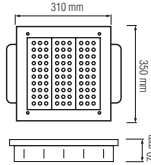

- 100-240V / 50-60Hz
- 6400K
- 110W
- 11000 lm
- Average Life: 50.000 Hrs