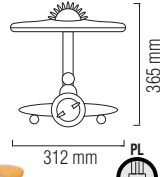

BLUE

FLYER

048 008 0011

PINK

BLUE

YELLOW

- 220-240V
- 50-60Hz
- Max. 11W
- 350 lm
- 4500K

Bulb included