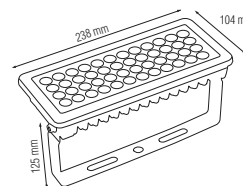

KAPLAN-45

- 220-240V / 50-60Hz
- Average Life: 50.000 Hrs
- 3600 lm
- 4200K

068 007 0045

BLACK

45W SMD LED