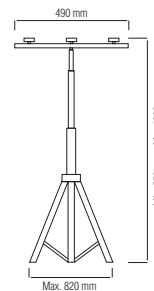

107 001 0002

- TRIPOD DOUBLE STAND
- 1.8 meter H05VV-F cable

HOROZ ELECTRIC

LED Canopy Light / LED Wallwasher

FALCON

RECESSED

069 001 0110

EAGLE