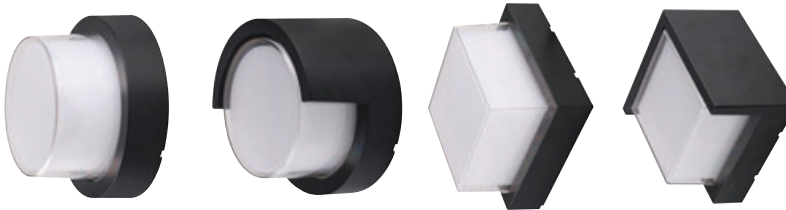

SUGA

- 85-265V / 50-60Hz
- 12W
- 4200K
- Average Life: 30.000 Hrs

BLACK