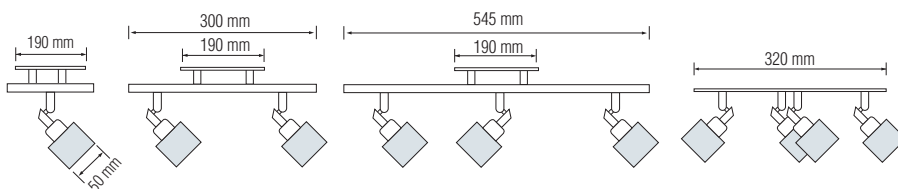

Power	:	Max.40W	Max.2x40W	Max.3x40W	Max.4x40W
--------------	---	---------	-----------	-----------	-----------

CEILING LAMP

KEMER

■ 220-240V / 50-60Hz

CHROME

■ KEMER-1

■ KEMER-2

■ KEMER-3