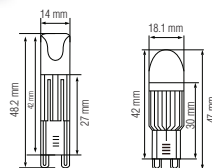

D I M M A B L E

NANO

- 220-240V / 50-60Hz
- Average Life: 25.000 Hrs
- 2700K / 6400K

POWER LED

	NANO-2	NANO-3
Power	1.5 W	3 W
Luminous Flux	105 lm	210 lm