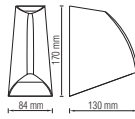

SMD LED

	SELVİ	SALKIM	ZAKKUM	MEŞE	TAFLAN
	076-007-0004	076-008-0004	076-005-0003	076-004-0006	076-006-0006
Power :	3.5 W	3.5 W	3W	5.5 W	5.5 W
Luminous Flux :	35 lm	65 lm	230 lm	420 lm	200 lm
Lighting Direction :	Up&Down	Up&Down	Down	Up&Down	All Directions