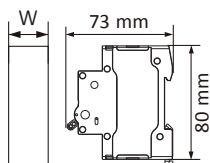

MINIATURE CIRCUIT BREAKER