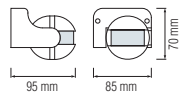

LIGHT CONTROL PHOTOSENSOR / SENSOR