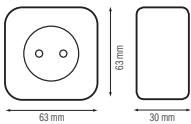

112 003 0001

■ SOCKET (16A)