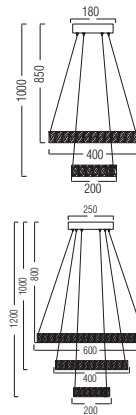

QUASAR

- 180-260V / 50-60Hz
- Average Life: 30.000 Hrs
- 4000K

CHROME

SMD LED

	QUASAR-42	QUASAR-90
Power	: 42 W	90 W
Luminous Flux	: 2940 lm	6300 lm