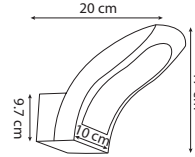

SUPERB

- 85-265V / 50-60Hz
- 4200K
- 555 lm
- Average Life: 30.000 Hrs

076 040 0015

15W SMD LED

BLACK