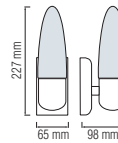

HOROZ ELECTRIC

Bathroom Lamp
LED Picture & Mirror Lamp
LED Reading Lamp