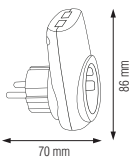

AXIS

113 001 0001

2 X USB CHARGING SOCKET