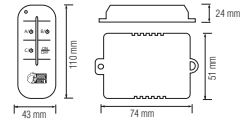

CONTROLLER

Wireless Lighting Controller Switch

- Working voltage: AC 180-250V 50Hz
- Operation Range: 30m-60m in 360 degree (in open area)
- Tungsten filament lamps 1000W
- Energy saving lamp / LED ≤ 300W
- Working voltage: 12V (A23 alkaline battery)