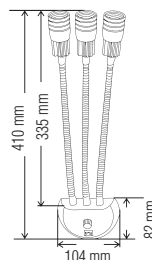

FLORYA

- 100-265V / 50-60Hz
- Average Life: 30.000 Hrs
- 4000K

CHROME