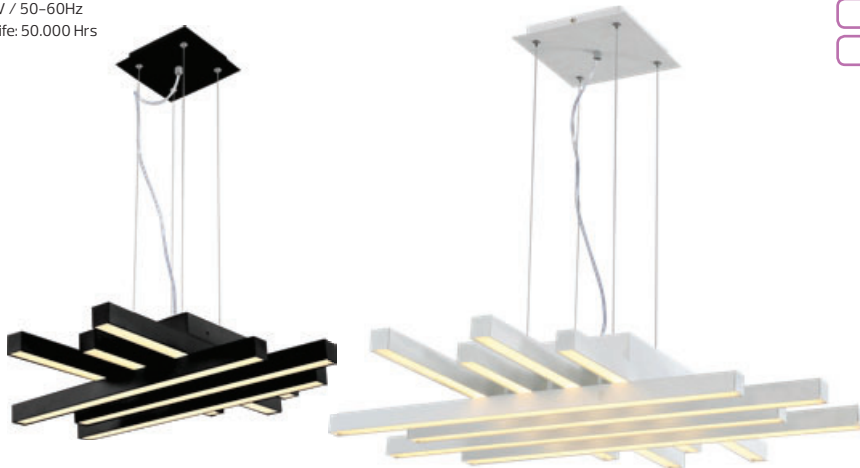

LED SUSPENSION LIGHT

ASFOR

- 220-240V / 50-60Hz
- Average Life: 50.000 Hrs
- 4000K

BLACK

WHITE

SMD LED

	ASFOR-50	ASFOR-85
Power	50 W	85 W
Luminous Flux	800 lm	1400 lm
Sizes (mm)	A: 160 B: 26 C: 1200 D: 95 E: 550 F: 550	A: 210 B: 26 C: 1200 D: 105 E: 790 F: 790