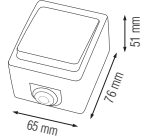

HOROZ ELECTRIC

Switch / Socket

ATOM

■ 250V~

112 100 0004

■ ONE WAY SWITCH (10A)

112 100 0007

■ TWO WAY SWITCH (10A)

112 100 0006

■ 2-GANG ONE WAY SWITCH (10A)

112 100 0001

■ GROUNDED SOCKET (16A)

112 100 0003

■ 1-GANG GROUNDED SOCKET (16A)
■ 1-GANG ONE WAY SWITCH (10A)

112 100 0005

■ 1-GANG GROUNDED SOCKET (16A)
■ 2-GANG ONE WAY SWITCH (10A)

112 100 0002

■ 2-GANG GROUNDED SOCKET (16A)

SWITCH / SOCKET

HOROZ ELECTRIC

Switch
Socket