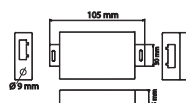

AMPLIFIER

- Input Voltage: DC 12V - 24V
- Output Voltage: DC 12V - 24V

AMPLIFIER-12A	AMPLIFIER-24A
101-001-0144	101-001-0288

Output Power	: 144 W	288 W
Output Current	: 4A/Each Color	8A/Each Color
35x28 RGB LED Strip	: 30 Meters with 60 Leds/Meter	60 Meters with 60 Leds/Meter
50x50 RGB LED Strip	: 10 Meters with 60 Leds/Meter	20 Meters with 60 Leds/Meter