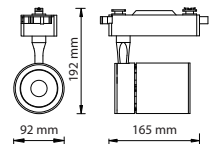

DUBLIN

018 018 0035

WHITE

BLACK

- 180-240V / 50-60Hz
- Average Life: 30.000 Hrs
- 3400 lm
- 4200K
- Beam Angle: 24°