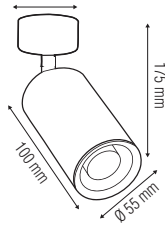

HOROZ ELECTRIC

Spotlight / LED Spotlight

LOZAN

116 001 0001

WHITE

BLACK

- 220-240V / 50-60Hz
- Max. 50W
- Bulb not included

GU10