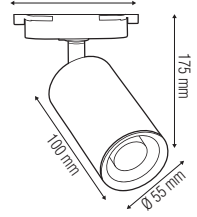

BASEL

115 003 0001

WHITE

BLACK

- 220-240V / 50-60Hz
- Max. 50W
- Bulb not included

DAKAR

115 001 0001

RABAT

115 002 0001

WHITE

BLACK

- 220-240V / 50-60Hz
- Max. 50W
- Bulb not included