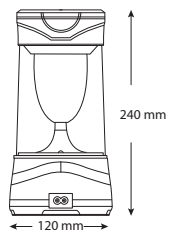

ROMARIO

084 022 0010

- 220-240V / 50-60Hz
- 360 lm
- 4V 1600mAh Rechargeable Sealed-Acid Battery
- Duration Time:
  - 1 Hour for Strong Light
  - 25 Hours for Weak Light
- Average Life: 30.000 Hrs

SOLAR
RECHARGEABLE