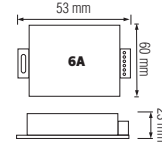

RGB Controller 2A	RGB Controller 6A
100-001-0072	100-002-0432

Output Power	: 72 W	216 W-432 W
Output Current	: 2A/Each Color	6A/Each Color
Input Voltage	: DC 12V	DC 12V-DC 24V
Output Voltage	: DC 12V	DC 12V-DC 24V
35x28 RGB LED Strip	: 15 Meters with 60 Leds/Meter	45 Meters with 60 Leds/Meter
50x50 RGB LED Strip	: 5 Meters with 60 Leds/Meter	15 Meters with 60 Leds/Meter
Type	: IR	RF