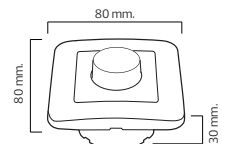

- 250V-
- DIMMER (10A)
- 400W (Incandescent)
- 300W (LED)

HOROZ ELECTRIC

Switch / Socket

ATOM

■ 250V~

112 100 0004

■ ONE WAY SWITCH (10A)

112 100 0007