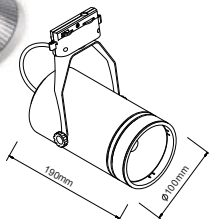

MADRID

WHITE

BLACK

- 100-240V / 50-60Hz
- Average Life: 40.000 Hrs
- 4200K
- Beam Angle: 24°

COB LED

LED TRACK LIGHT

BERN

018 017 0030

WHITE

BLACK

- 180-240V / 50-60Hz
- Average Life: 30.000 Hrs
- 2000 lm
- 4200K
- Beam Angle: 21°

30W COB LED

DUBLIN

018 018 0035

WHITE

BLACK

- 180-240V / 50-60Hz
- Average Life: 30.000 Hrs
- 3400 lm
- 4200K
- Beam Angle: 24°

35W COB LED