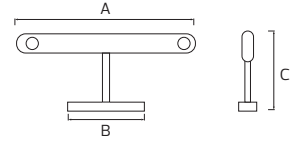

LORI

- 85-265V / 50-60Hz
- Average Life: 30.000 Hrs
- 4200K

CHROME