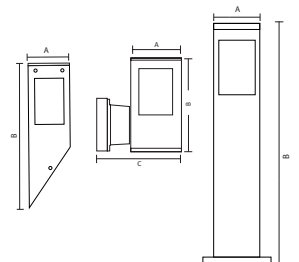

KAVAK/SQ-1

075-015-0001

KAVAK/SQ-2

075-015-0002

KAVAK/SQ-3

075-015-0003

KAVAK/SQ-4

075-015-0004

KAVAK/SQ-5

075-015-0005

Sizes (mm)

: A: 90 B: 300

A: 90 B: 200 C: 150

A: 90 B: 300

A: 90 B: 500

A: 90 B: 800