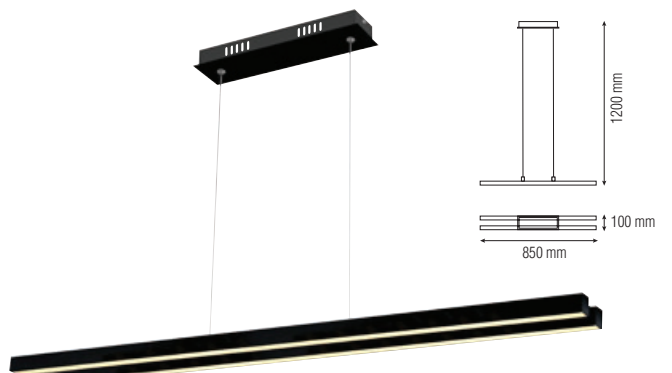

BLACK

WHITE

- 220-240V / 50-60Hz
- Average Life: 50.000 Hrs
- 2000 lm
- 4000K