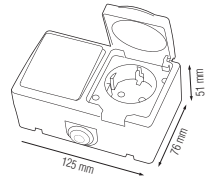

HOROZ ELECTRIC

Switch / Socket

ATOM

■ 250V~

112 100 0004

■ ONE WAY SWITCH (10A)

112 100 0007

■ TWO WAY SWITCH (10A)

112 100 0006

■ 2-GANG ONE WAY SWITCH (10A)

112 100 0001

■ GROUNDED SOCKET (16A)

112 100 0003

■ 1-GANG GROUNDED SOCKET (16A)
■ 1-GANG ONE WAY SWITCH (10A)

112 100 0005

■ 1-GANG GROUNDED SOCKET (16A)
■ 2-GANG ONE WAY SWITCH (10A)

112 100 0002

■ 2-GANG GROUNDED SOCKET (16A)

SWITCH / SOCKET

HOROZ ELECTRIC

Switch
Socket