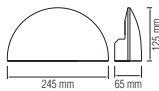

BLACK

- 220-240V / 50-60Hz
- 4100K
- 385 lm
- Average Life: 30.000 Hrs
- Aluminium Body