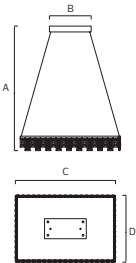

NIRVANA

- 180-260V / 50-60Hz
- Average Life: 30.000 Hrs
- 4000K

CHROME