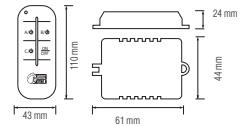

CONTROLLER

Wireless Lighting Controller Switch

- Working voltage: AC 180-250V 50Hz
- Operation Range: 30m-60m in 360 degree (in open area)
- Tungsten filament lamps 1000W
- Energy saving lamp / LED ≤ 300W
- Working voltage: 12V (A23 alkaline battery)