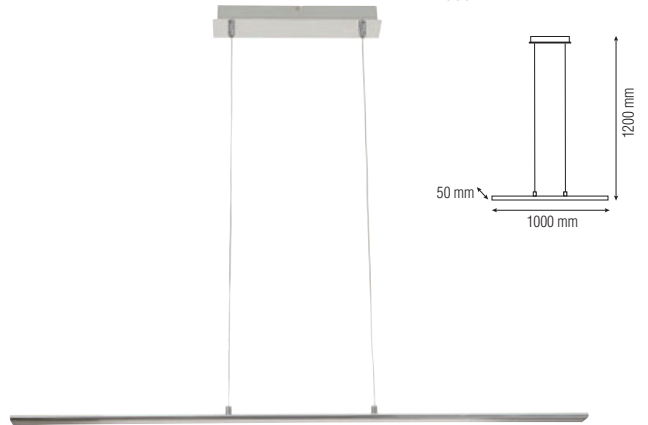

CHROME

- 110-240V / 50-60Hz
- Average Life: 30.000 Hrs
- 1800 lm
- 4000K