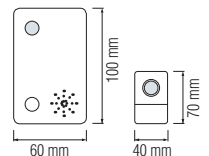

VIOLA

086 001 0005

- 4.5V
- Work Voltage of the Emitter: 12V
- Work Frequency: 315 Mhz
- Remote Control: 120m (in open air)
- Sound Type: 38 Songs Optional