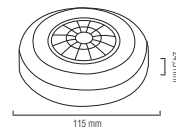

360°

ROVER

088 001 0011

WHITE

- Detection Angle: 360°
- Detection Source: 220-240V/AC
- Power Frequency: 50/60Hz
- Rated Load: Max. 800W
- Detection Distance: 6m Max (-24°C)
- Time Delay: Min. 10sec ± 3sec Max. 15min ± 2min
- Ambient Light: < 3-2000LUX (adjustable)
- Installation Height: 2.2-4m
- Detection Motion Speed: 0.6-1.5m/s