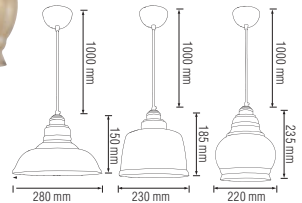

AMBER

TITANIUM

- 250V~/4A
- Max. 60W
- Glass