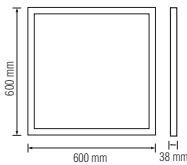

- 100-265V / 50-60Hz
- Average Life: 30.000 Hrs
- 3000K/4200K/6400K