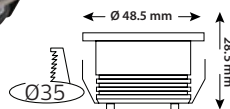

WHITE

MAT CHROME

- 85-265V / 50-60Hz
- Average Life: 30.000 Hrs
- 210 lm
- 4200K