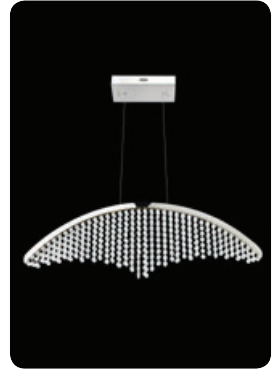

VOYAGER

- 180-260V / 50-60Hz
- Average Life: 30.000 Hrs
- 4000K

CHROME

SMD LED

	VOYAGER-12	VOYAGER-18	VOYAGER-24
	019-041-0012	019-041-0018	019-041-0024

Power	: 12 W	18 W	24 W
Luminous Flux	: 840 lm	1260 lm	1680 lm
Length (mm)	: L : 410	L : 565	L : 815

LED CRYSTAL SUSPENSION LIGHT

ASTORIA

- 180-260V / 50-60Hz
- Average Life: 30.000 Hrs
- 4000K

CHROME

SMD LED

	ASTORIA-19	ASTORIA-25	ASTORIA-32	ASTORIA-38
	019-040-0019	019-040-0025	019-040-0032	019-040-0038

Power	: 19 W	25 W	32 W	38 W
Luminous Flux	: 1330 lm	1750 lm	2240 lm	2660 lm
Diameter (mm)	: Ø: 300	Ø: 400	Ø: 500	Ø: 600