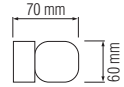

5W SMD LED

WHITE

RED

- 220-240V / 50-60Hz
- 325 lm
- 4000K
- Average Life: 30.000 Hrs