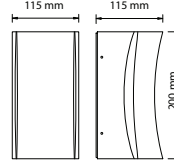

BLACK

WHITE

- 100-240V / 50-60Hz
- 4200K
- 750 lm
- Average Life: 30.000 Hrs