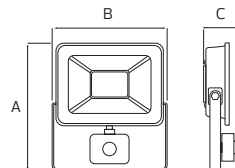

SMD LED

	ASLAN/S-20	ASLAN/S-30	ASLAN/S-50
	068-011-0020	068-011-0030	068-011-0050
Power	20 W	30 W	50 W
Luminous Flux	1600 lm	2400 lm	4000 lm
Sizes (mm)	A: 171,6 B: 128,5 C: 50	A: 180,1 B: 154,3 C: 52	A: 226,5 B: 224,3 C: 52