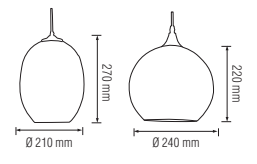

QUANTUM

COPPER

CHROME

- 250V~/4A
- Max. 60W
- Glass