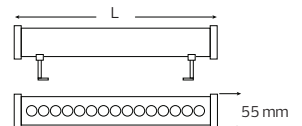

- 85-265V / 50-60Hz
- Average Life: 50.000 Hrs
- Aluminium Body

POWER LED

	REGAL-9	REGAL-12	REGAL-18	REGAL-24	REGAL-36
	109-001-0009	109-001-0012	109-001-0018	109-001-0024	109-001-0036

Power	:	9 W	12 W	18 W	24 W	36 W
Luminous Flux	:	540 lm	720 lm	1080 lm	1440 lm	2160 lm
Length (mm)	:	255	330	480	630	930