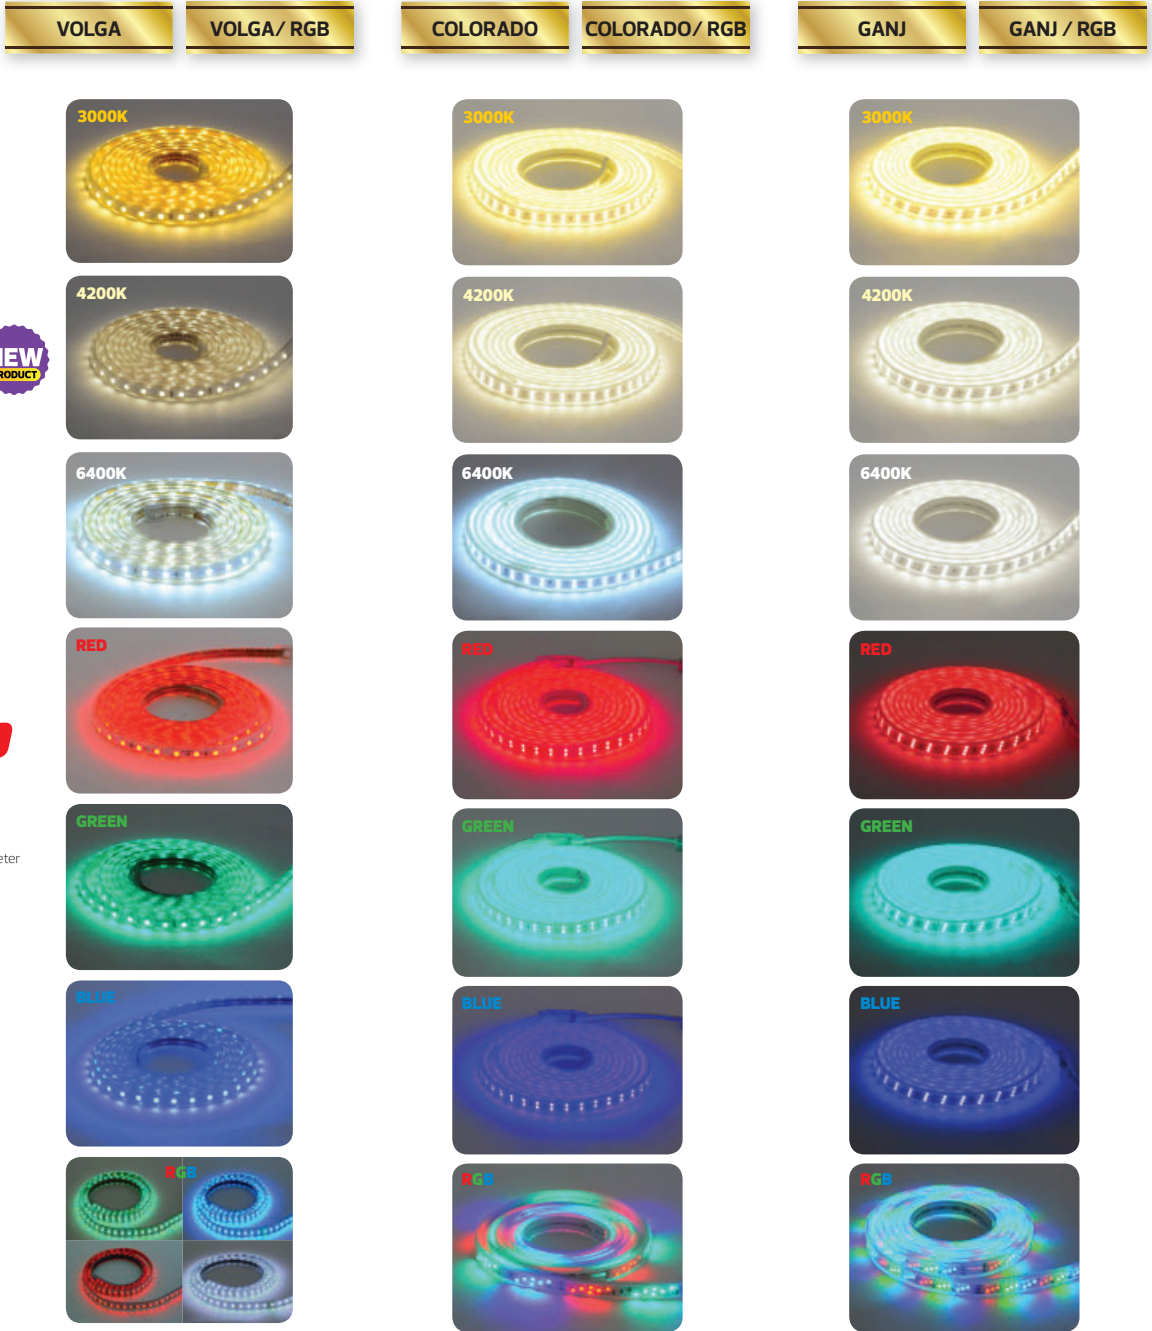

WATERPROOF

- 220-240V / 50-60Hz
- LED View Angle: 120°
- Average Life: 30.000 Hrs

NEW
PRODUCT

220-240V

SMD LED

	VOLGA	VOLGA/RGB	COLORADO	COLORADO/RGB	GANJ	GANJ/RGB
	081-004-0001	081-004-0002	081-006-0001	081-006-0002	081-009-0001	081-009-0002
Power :	4 W/m	8 W/m	4 W/m	8 W/m	7 W/m	8 W/m
Luminous Flux :	18 lm/LED	-	5 lm/LED	-	5 lm/LED	-
LED :	60 pcs/m, 50x50, Three Chips, Single Row	60 pcs/m, 50x50, Three Chips, Single Row	156 pcs/m, 28x35, Single Chip, Double Row	108 pcs/m, 28x35, Single Chip, Double Row	180 pcs/m, 28x35, Single Chip, Triple Row	180 pcs/m, 28x35, Single Chip, Triple Row
Socket Sets :	5 sets/50 m Roll	3 sets/50 m Roll	5 sets/50 m Roll	3 sets/50 m Roll	5 sets/50 m Roll	3 sets/50 m Roll
Width :	12.7 mm	14.8 mm	12.5 mm	16.5 mm	16.2 mm	16.5 mm
Thickness :	6 mm	6.8 mm	6 mm	6.8 mm	6.2 mm	6.8 mm