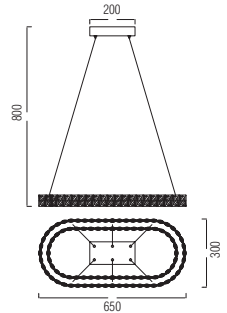

POLARIS

019 024 0046

CHROME

- 180-260V / 50-60Hz
- Average Life: 30.000 Hrs
- 3220 lm
- 4000K