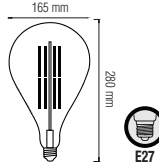

FILAMENT LED

TOLEDO

001-049-0008

Power	:	8 W
Luminous Flux	:	620 lm (Amber) / 250 lm (Titanium)
Color Temperature	:	2200K (Amber) / 2400K (Titanium)