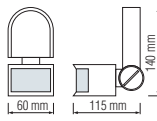

CORONA

WHITE

BLACK

088 001 0002

- Operation Voltage: 220-240V / 50-60Hz
- Detection Distance: 12+1m Max. (<24°C)
- Time-delay: 5 sec - 7+2min.
- Ambient Light: <10Lux - 2000Lux
- Rated Load: Max. 1000W

LINEA

WHITE

BLACK

088 001 0003

- Operation Voltage: 220-240V / 50-60Hz
- Detection Distance: 8 + 2 m Max. (<24°C)
- Time-delay: 5 sec - 8+2 min.
- Ambient Light: <10Lux - 2000Lux
- Rated Load: Max. 1000W