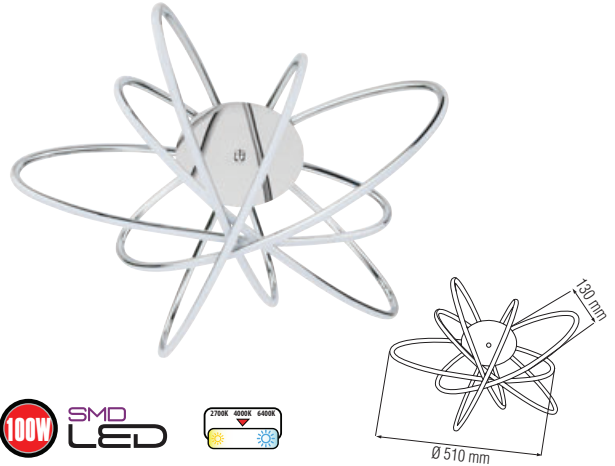

GENESIS

CHROME

019 036 0100

- 180-240V / 50-60Hz
- Average Life: 30.000 Hrs
- 4500 lm
- 4000K