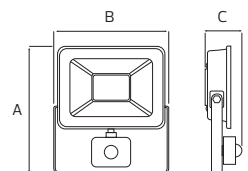

PUMA

- 175-250V / 50-60Hz
- Average Life: 20.000 Hrs

BLACK

SMD LED

	PUMA-10	PUMA-20	PUMA-30	PUMA-50	PUMA-100	PUMA-200	PUMA-300
	068-003-0010	068-003-0020	068-003-0030	068-003-0050	068-003-0100	068-003-0200	068-003-0300
Power	10 W	20 W	30 W	50 W	100 W	200 W	300 W
Luminous Flux	800 lm	1600 lm	2700 lm	5000 lm	10000 lm	21000 lm	34500 lm
Color Temperature	2700K/6400K/GREEN	2700K/6400K/GREEN	2700K/6400K/GREEN	2700K/6400K/GREEN	2700K/6400K	2700K/6400K	2700K/6400K
Sizes (mm)	A: 94 B: 110 C: 33	A: 109 B: 129 C: 37.5	A: 128 B: 150 C: 38	A: 153 B: 182 C: 38.5	A: 215 B: 268 C: 41	A: 312 B: 395 C: 95	A: 350 B: 442 C: 132

PUMA/S

- 175-250V / 50-60Hz
- Average Life: 20.000 Hrs
- 6400K

BLACK

WITH PIR SENSOR

SMD LED

	PUMA/S-10	PUMA/S-20	PUMA/S-30	PUMA/S-50	PUMA/S-100
	068-004-0010	068-004-0020	068-004-0030	068-004-0050	068-004-0100
Power	10 W	20 W	30 W	50 W	100 W
Luminous Flux	800 lm	1600 lm	2700 lm	5000 lm	10000 lm
Sizes (mm)	A: 134 B: 110 C: 33	A: 149 B: 129 mm C: 37.5	A: 168 B: 150 C: 38.5	A: 193 B: 182 C: 38.5	A: 260 B: 274 C: 41