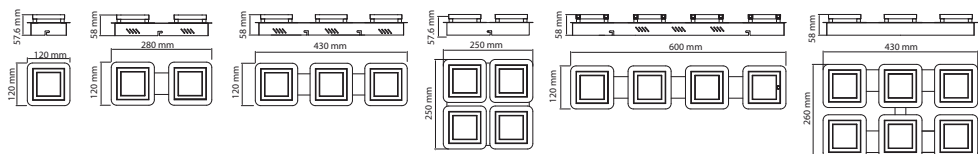

**LED Ceiling Lamp
Ceiling Lamp**

LIKYA

- 220-240V / 50-60Hz
- 4000K
- Average Life: 30.000 Hrs

CHROME

SMD LED

	LIKYA-1	LIKYA-2	LIKYA-3	LIKYA-4	LIKYA-5	LIKYA-6
	036-007-0001	036-007-0002	036-007-0003	036-007-0004	036-007-0005	036-007-0006
Power	: 5W	: 2x5W	: 3x5W	: 4x5W	: 4x5W	: 6x5W
Luminous Flux	: 300 lm	: 2x300 lm	: 3x300 lm	: 4x300 lm	: 4x300 lm	: 6x300 lm