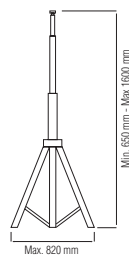

TRIPOD SINGLE

107 001 0001

- TRIPOD SINGLE STAND
- 1.8 meter H05VV-F cable